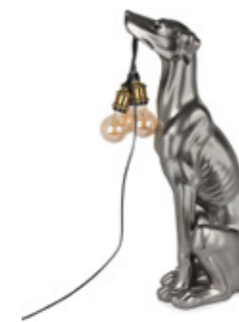

SBL2620
Hugging bear

Table lamp Pop Art
sculpture in resin with
metal effect

Dimensions:
26 x 20 x 27 cm

SBL6862PY
Dog balloon

Ground lamp Pop
Art lacquered resin
sculpture

Dimensions:
62 x 64 x 23 cm

SBL3126PK
Octopus

Table lamp Pop Art
lacquered resin sculpture
color pantone 2145C

Dimensions:
31 x 26 x 30 cm

SBL8131EA
Greyhound

Ground lamp Pop Art
sculpture in resin with
metal effect

Dimensions:
81 x 37 x 31 cm