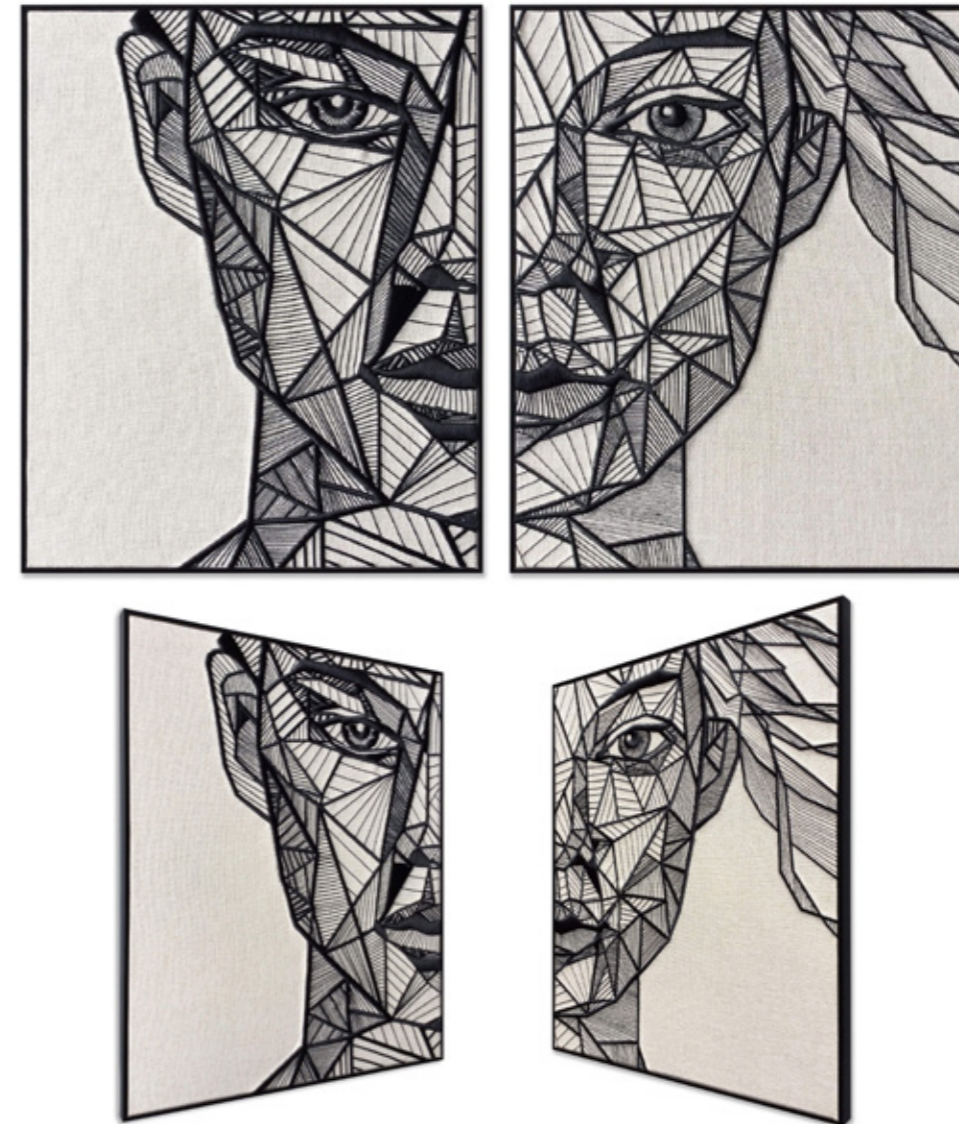

Metal wire paintings: new for winter 2024, the subject made by artfully bending a single wire is placed on a painted canvas that serves as a background and mounted on an aesthetic frame. The result is a work with an aesthetically pleasing and eye-catching effect.

Dimensions:
150 x 75 x 3,5 cm

SA001X1
Visages géométriques

Set of two modern paintings
woven on canvas

Dimensions:
(50 x 40 x 2 cm) *2

The images are representative of the product which could present slight variations in color or shape due to craftsmanship.

Dimensions:
70 x 150 x 3,5 cm

SA002X1

Face woman Pop Art 1

Modern print on canvas with handmade details and decorations in relief, mounted on a tall aesthetic frame

Dimensions:
70 x 50 x 3 cm

SA003X1

Face woman Pop Art 2