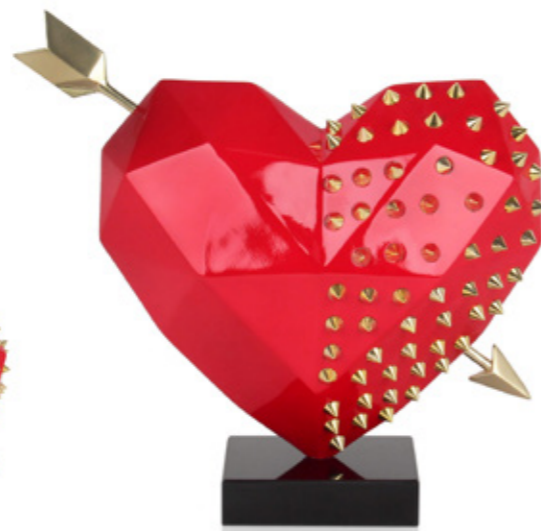

Dimensions:
42 x 35 x 17 cm

D3016RS
Woman jogger

Figurative modern resin sculpture with mirror effect for hanging on the wall

Dimensions:
28,5 x 13,5 x 13,5 cm

D3635PREGST
Pierced Heart

Modern Low Poly design resin sculpture with metal effect decorated with studs and with marble base

Dimensions:
36 x 15 x 35 cm

D3118RS
Man jogger

Figurative modern resin sculpture with mirror effect for hanging on the wall

Dimensions:
28,5 x 16,5 x 14,5 cm

D3619W9
Deep union

Figurative modern resin sculpture with water-transfer decorations and marble base