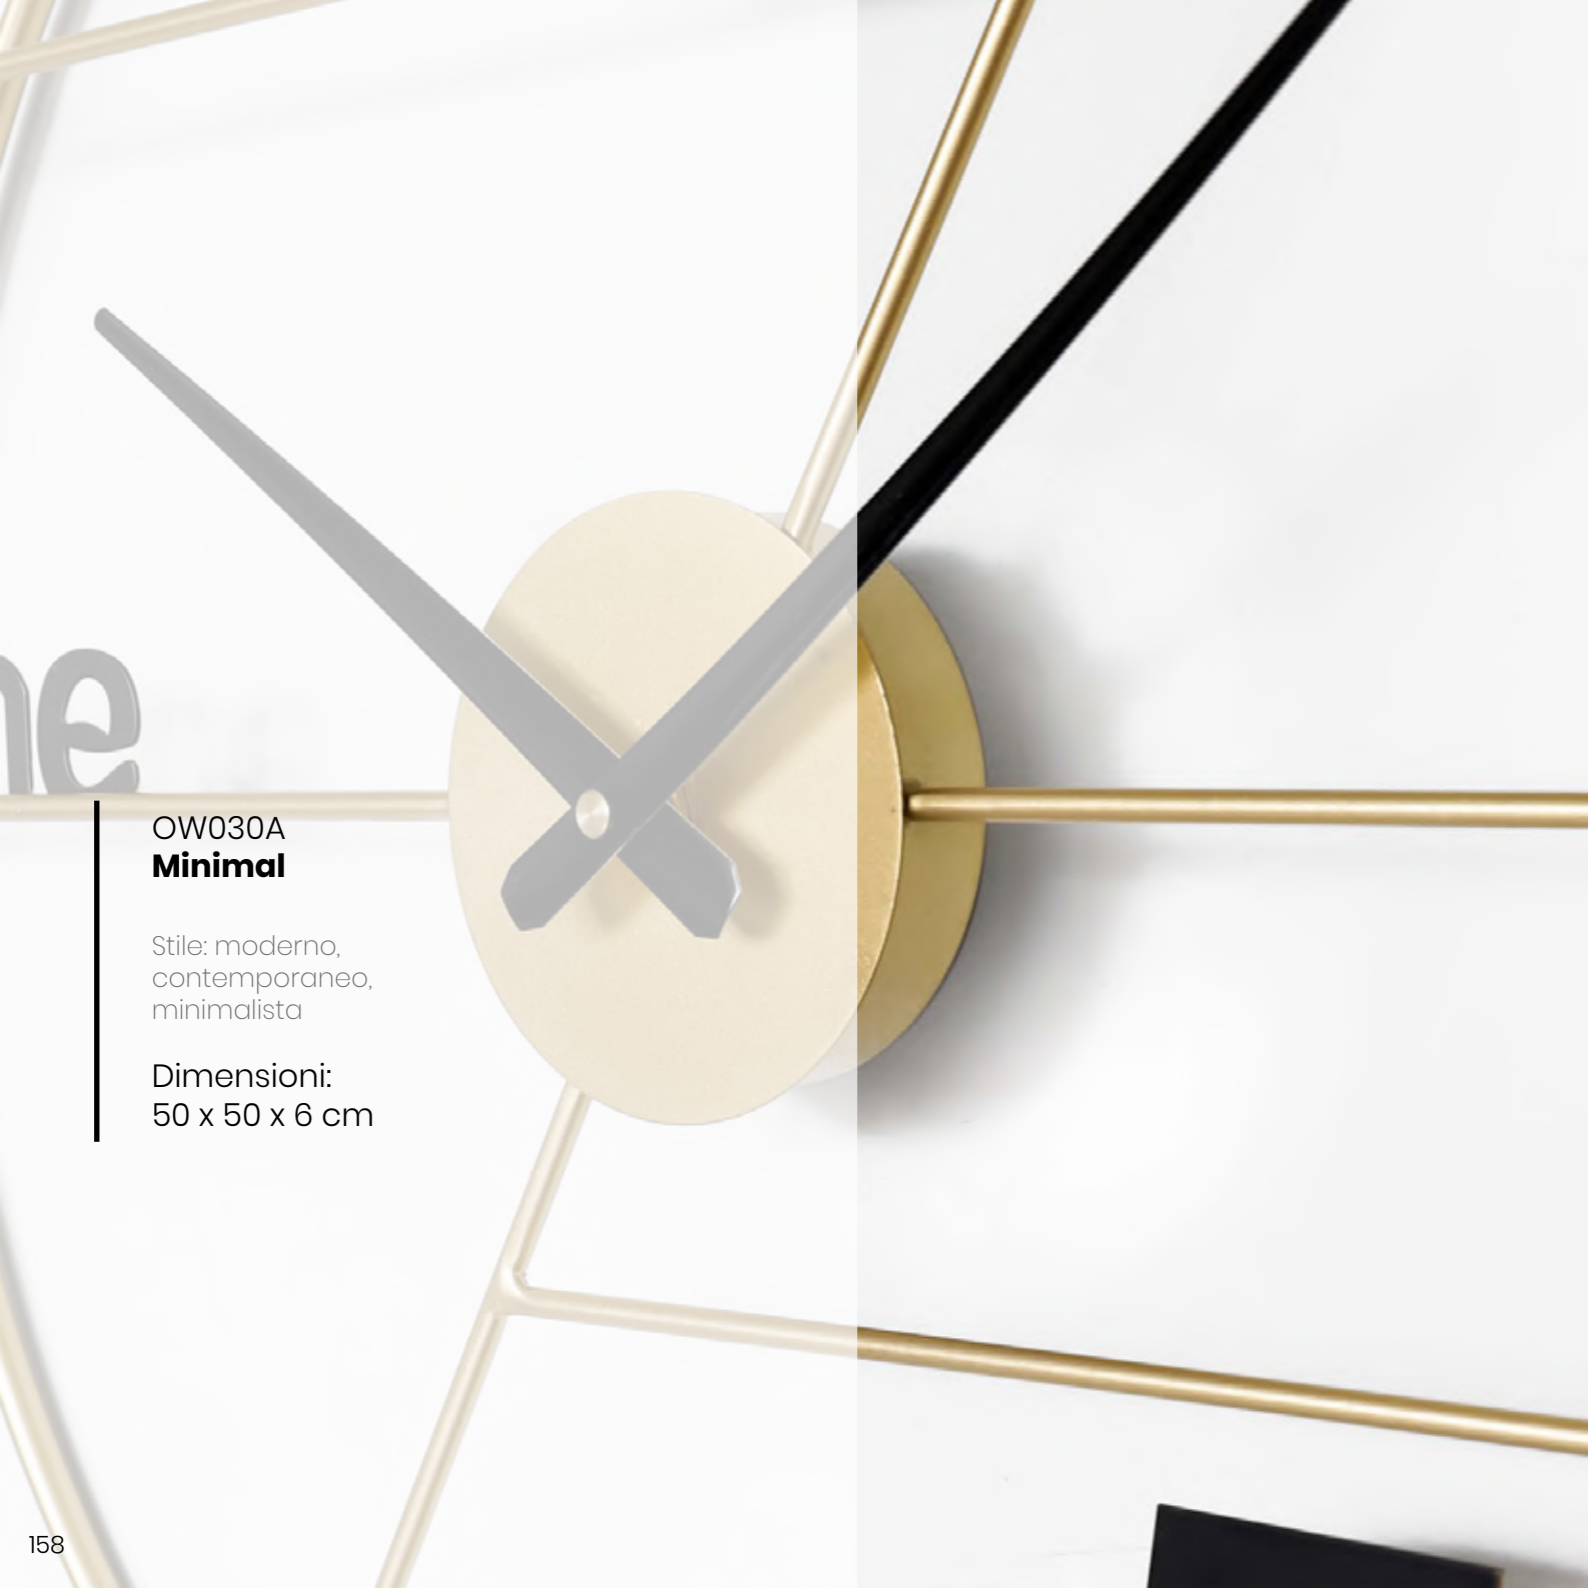

Stile: moderno,
contemporaneo

Dimensioni:
71 x 38 x 5 cm

OW027A
Geometric Illusion

Stile: moderno,
contemporaneo

Dimensioni:
56 x 36 x 5 cm

OW029A
Square and Circles 1

Stile: moderno,
contemporaneo

Dimensioni:
37 x 46 x 4 cm